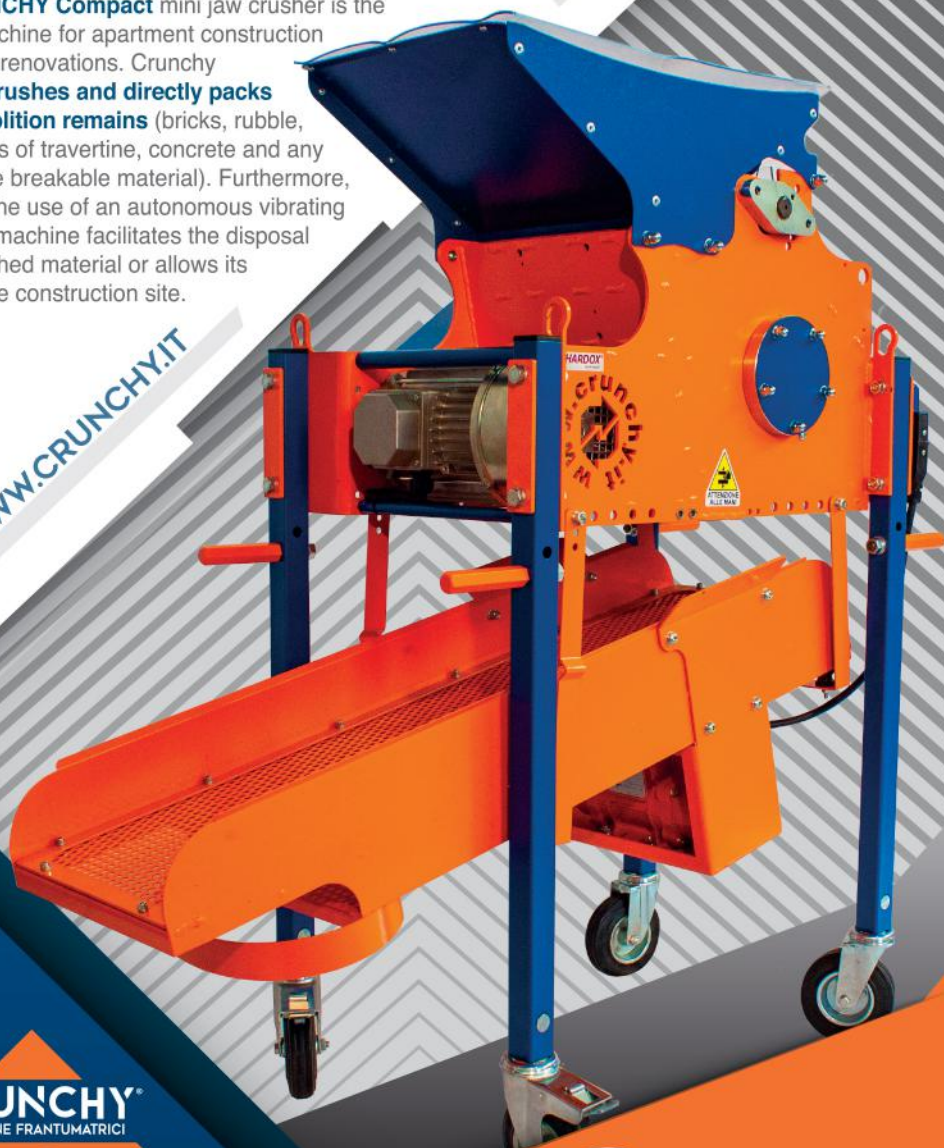

CRUSHING MACHINES FOR CONSTRUCTION INDUSTRY AND MORE

CRUNCHY COMPACT

The **CRUNCHY Compact** mini jaw crusher is the perfect machine for apartment construction works and renovations. Crunchy compact **crushes and directly packs light demolition remains** (bricks, rubble, tiles, pieces of travertine, concrete and any other brittle breakable material). Furthermore, thanks to the use of an autonomous vibrating sieve, the machine facilitates the disposal of the crushed material or allows its reuse in the construction site.

WWW.CRUNCHY.IT

CRUNCHY
MACCHINE FRANTUMATRICI

PACAMAT
EQUIPEMENT
WWW.PACAMAT.FR

ENTIRELY
MADE
IN ITALY

HARDOX
IN MY BODY

COMPLIANT
PRODUCT